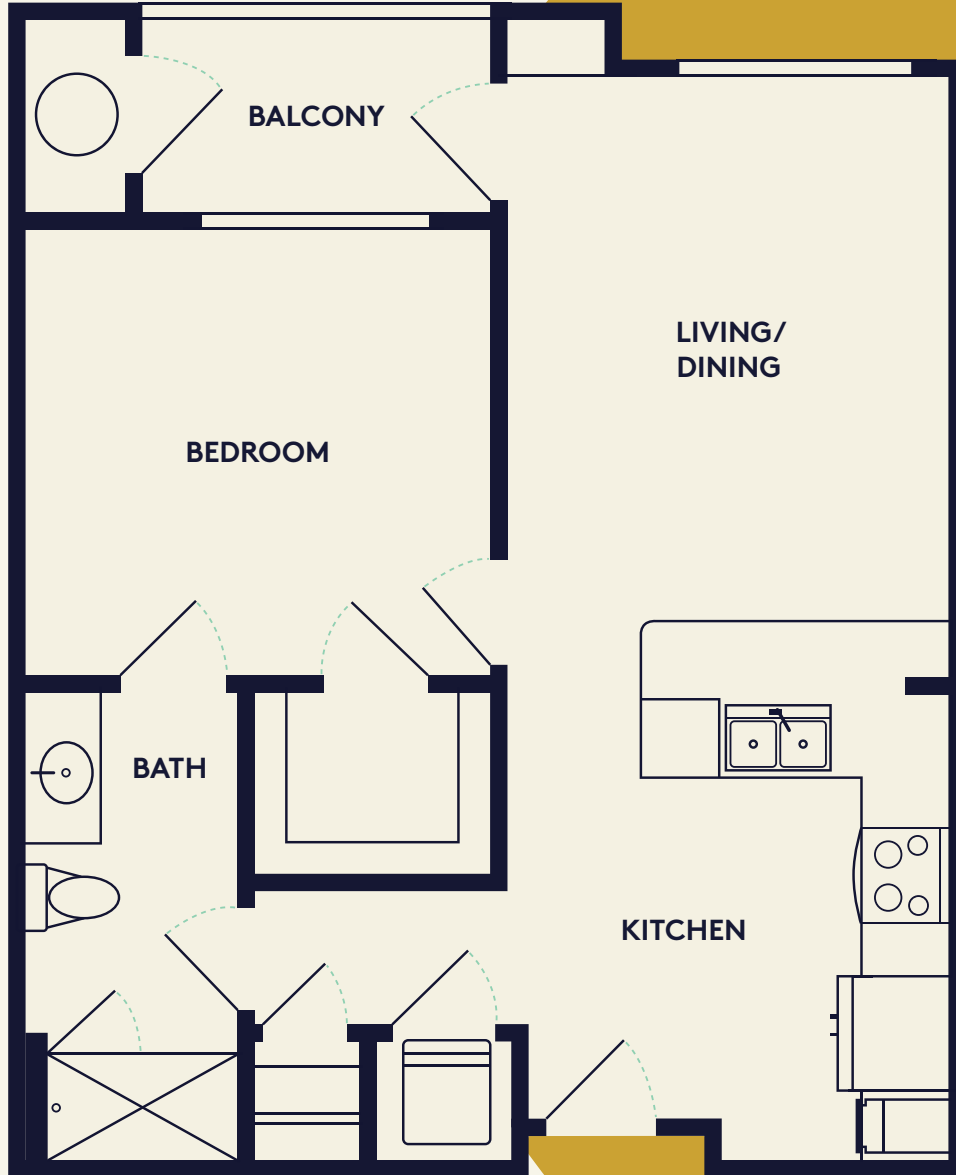

# THE GROVE

CreeksideParkTheGrove.com  
346.877.2951

8440 CREEKSIDE GREEN DRIVE  
THE WOODLANDS, TX 77389

**A1 | 1 BED • 1 BATH | 700 SQ FT**

Floor plans are artist's rendering. Details and dimensions may differ.