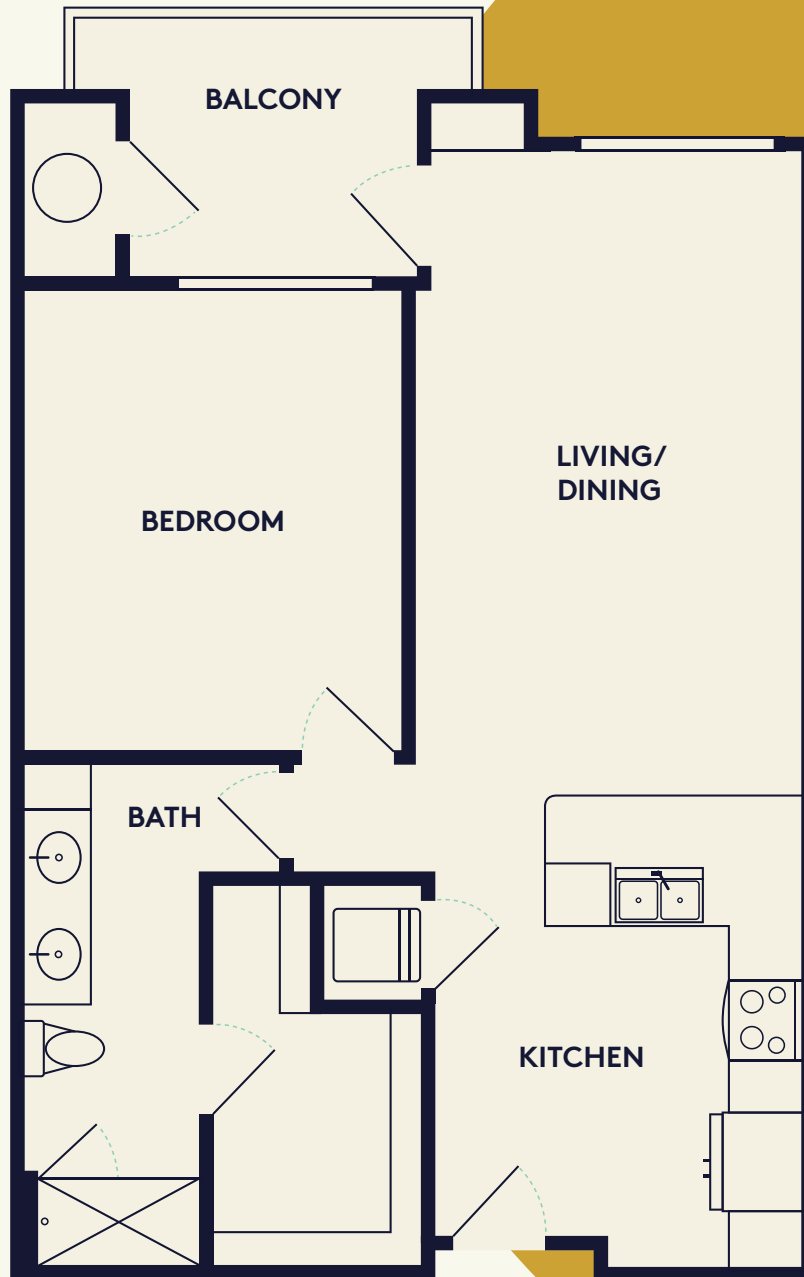

# THE GROVE

CreeksideParkTheGrove.com  
346.877.2951

8440 CREEKSIDE GREEN DRIVE  
THE WOODLANDS, TX 77389

**A2 | 1 BED • 1 BATH | 856 SQ FT**

Floor plans are artist's rendering. Details and dimensions may differ.