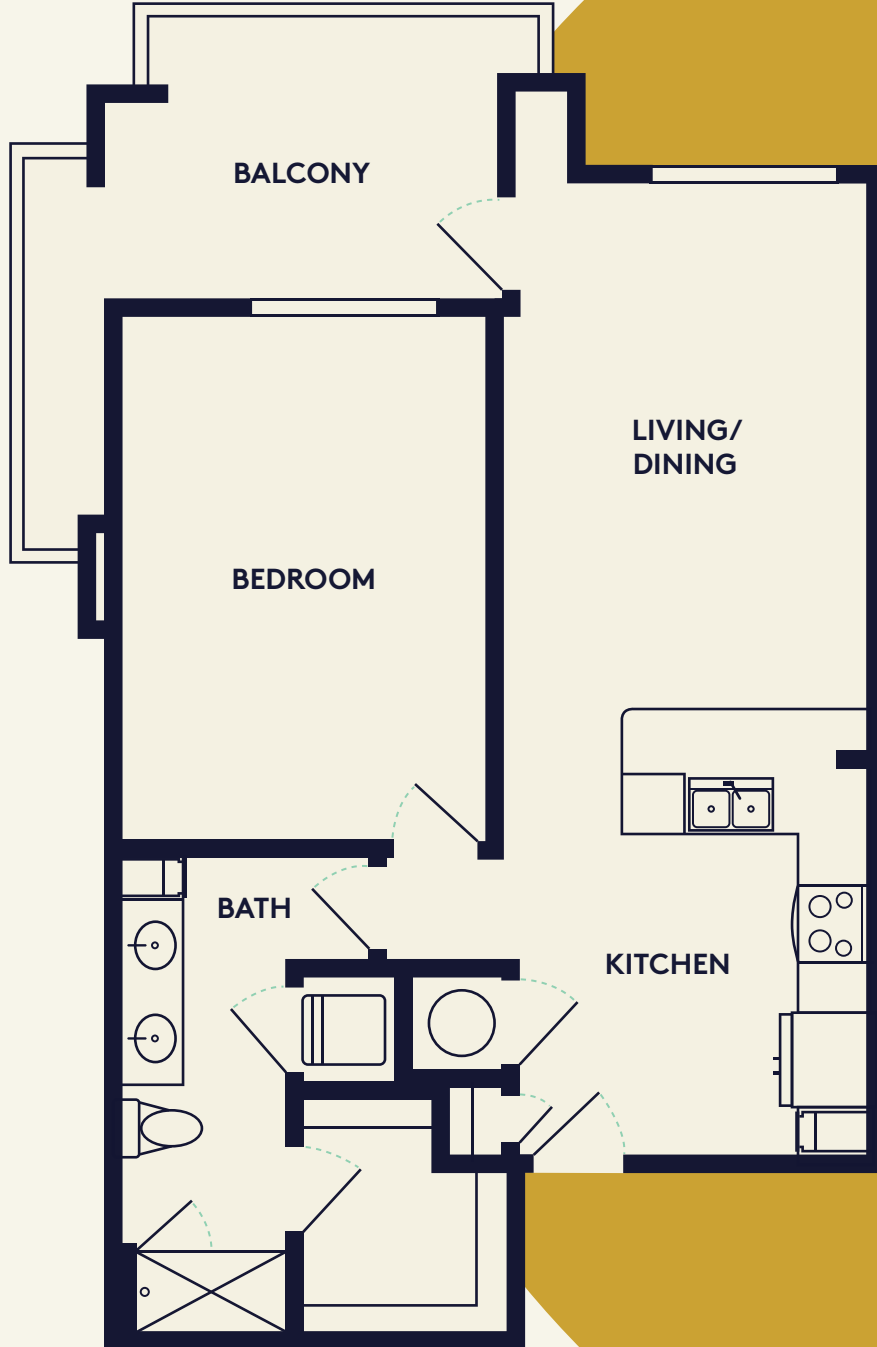

CreeksidePark

THE GROVE

CreeksideParkTheGrove.com
346.877.2951

8440 CREEKSIDE GREEN DRIVE
THE WOODLANDS, TX 77389

A4 | 1 BED • 1 BATH | 849 SQ FT

Floor plans are artist's rendering. Details and dimensions may differ.