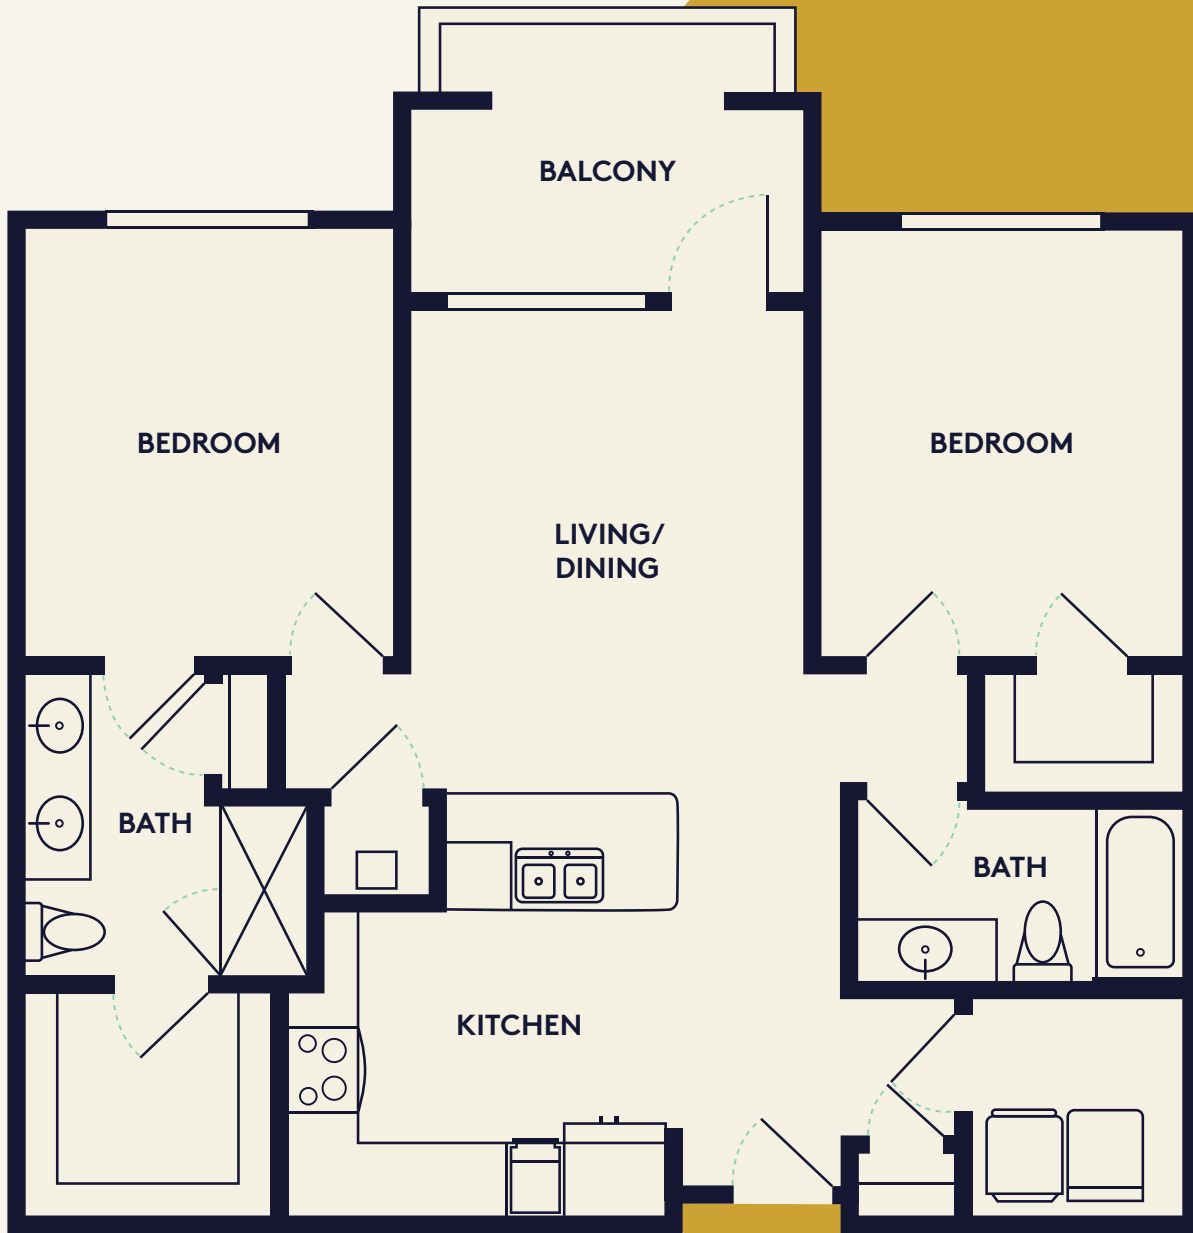

CreeksidePark

THE GROVE

CreeksideParkTheGrove.com
346.877.2951

8440 CREEKSIDE GREEN DRIVE
THE WOODLANDS, TX 77389

B1 | 2 BED • 2 BATH | 1,044 SQ FT

Floor plans are artist's rendering. Details and dimensions may differ.