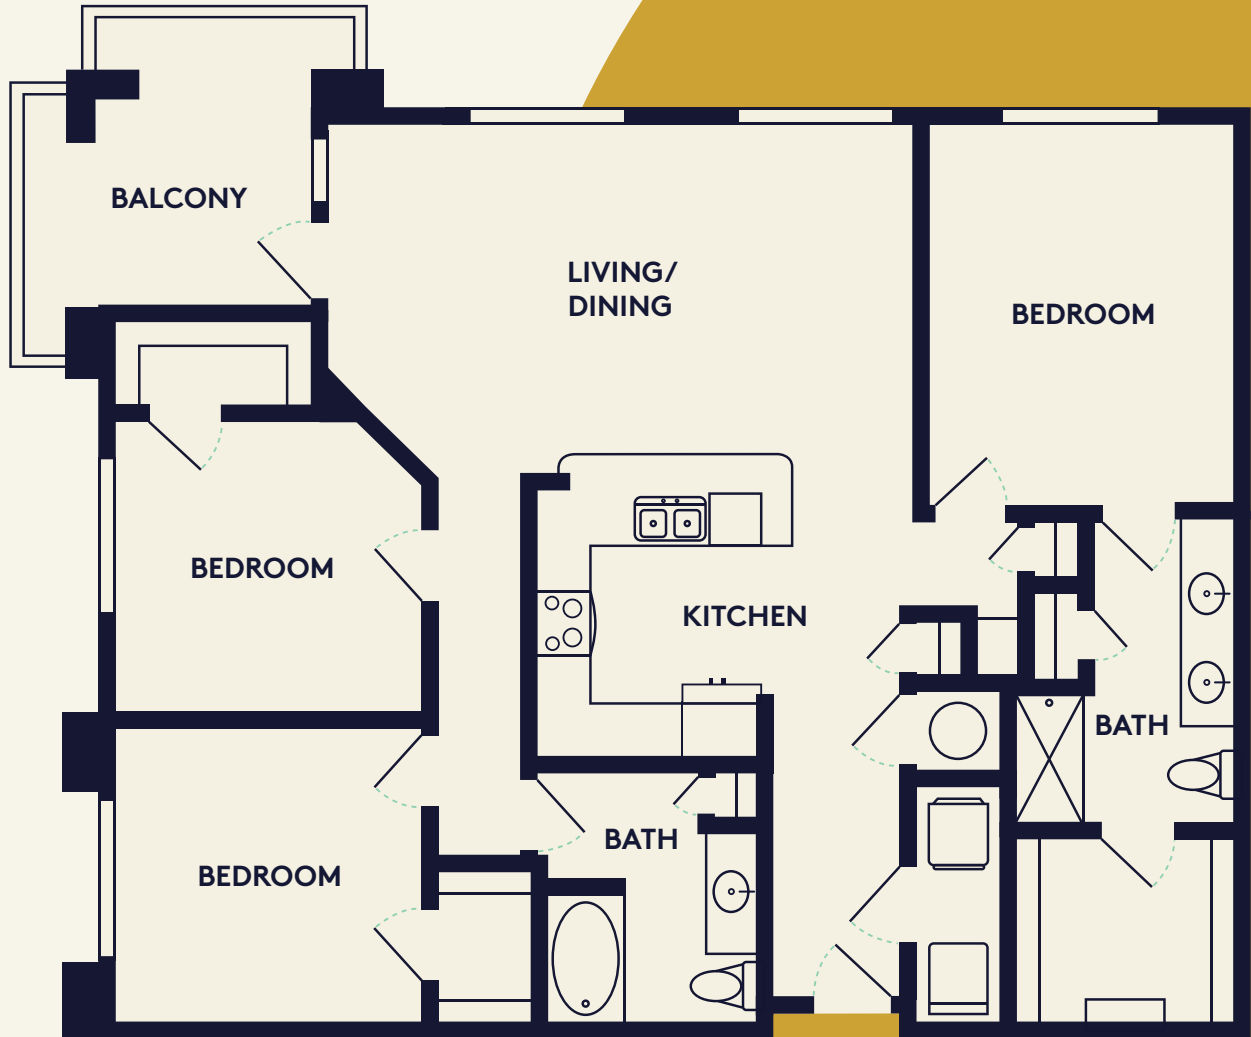

CreeksidePark

THE GROVE

CreeksideParkTheGrove.com
346.877.2951

8440 CREEKSIDE GREEN DRIVE
THE WOODLANDS, TX 77389

C1 | 3 BED • 2 BATH | 1,490 SQ FT

Floor plans are artist's rendering. Details and dimensions may differ.